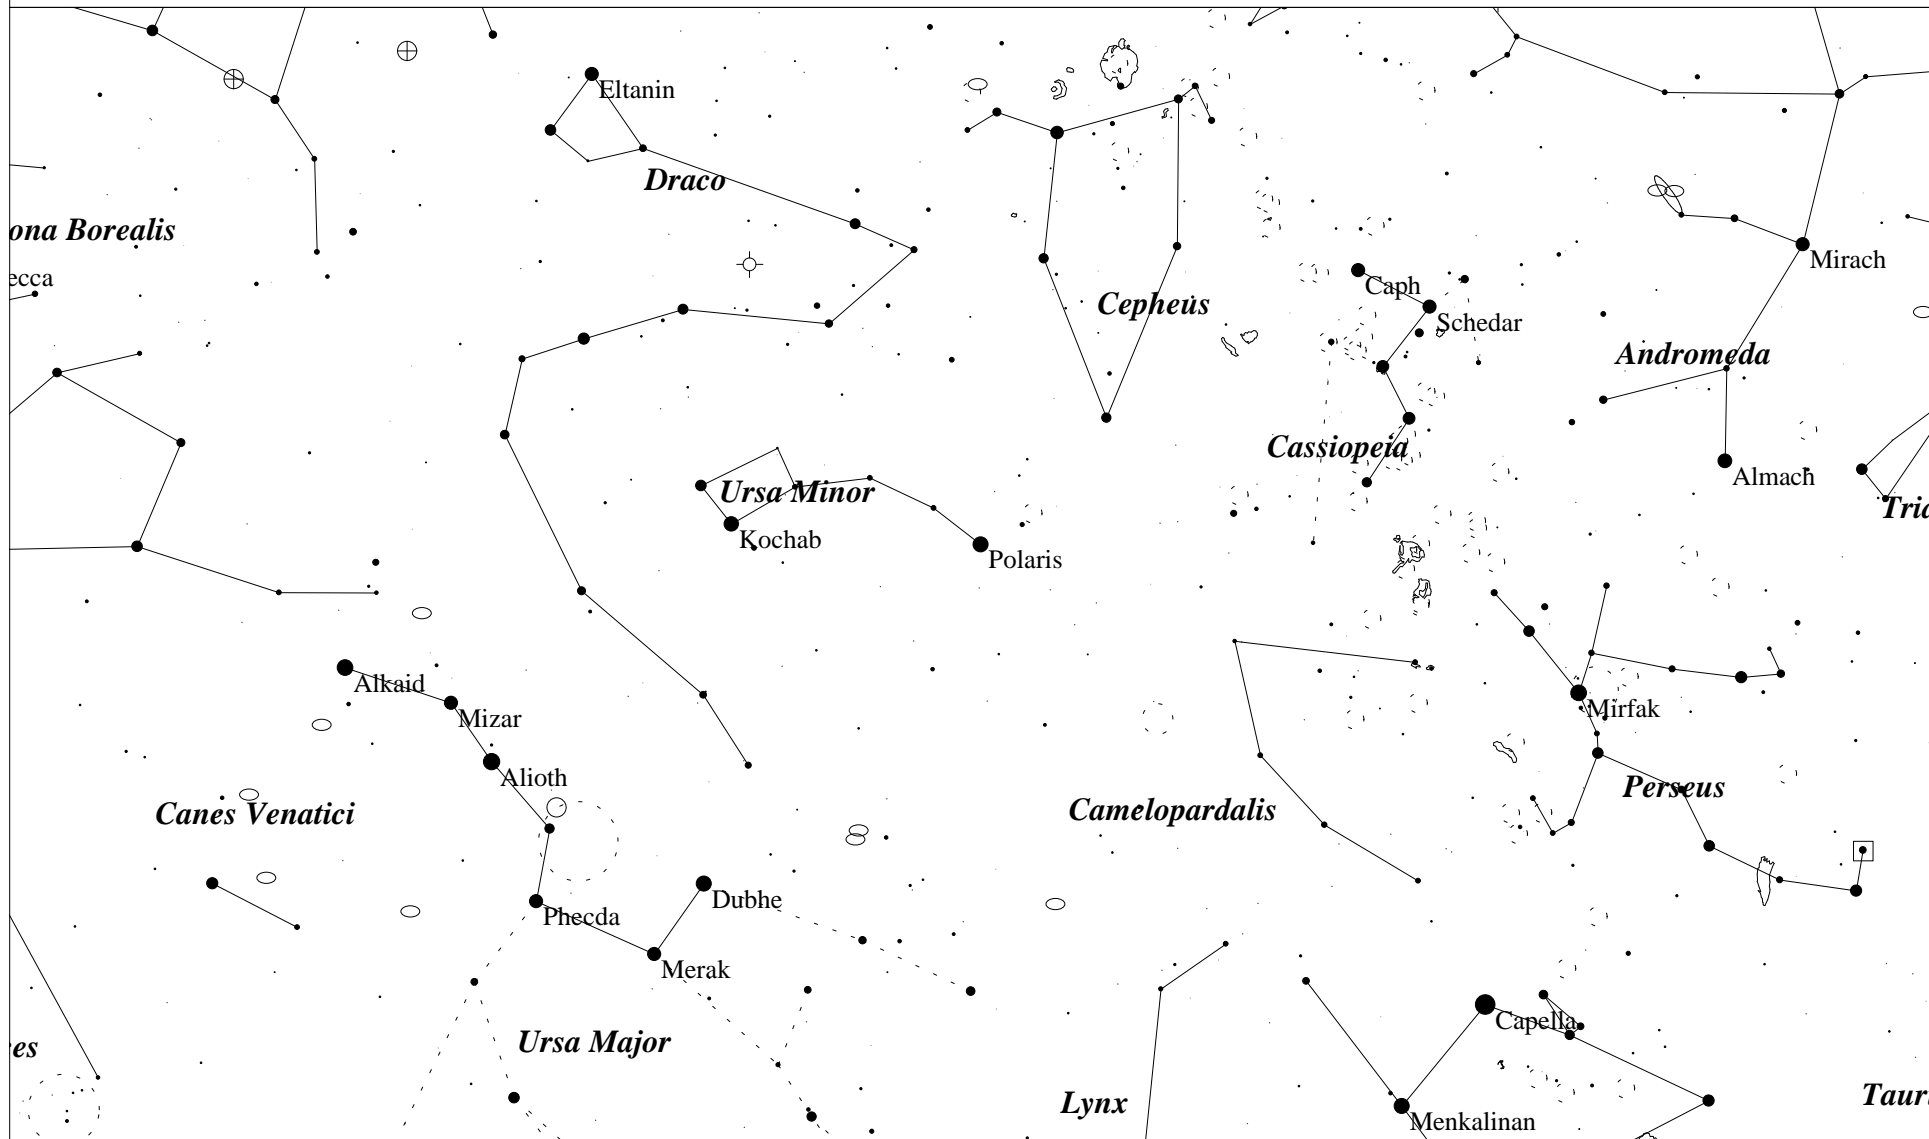

Northern Stars (Fall)

STARS		SYMBOLS	
●	<1	☄	Comet
●	2	☆	Asteroid
●	3	⊕	Globular Cluster
●	4	⊕	Planetary Nebula
●	5	☉	Galaxy
	>5.5	⊗	Quasar
		○	Open Cluster
		○	Other Object
		□	Bright Nebula