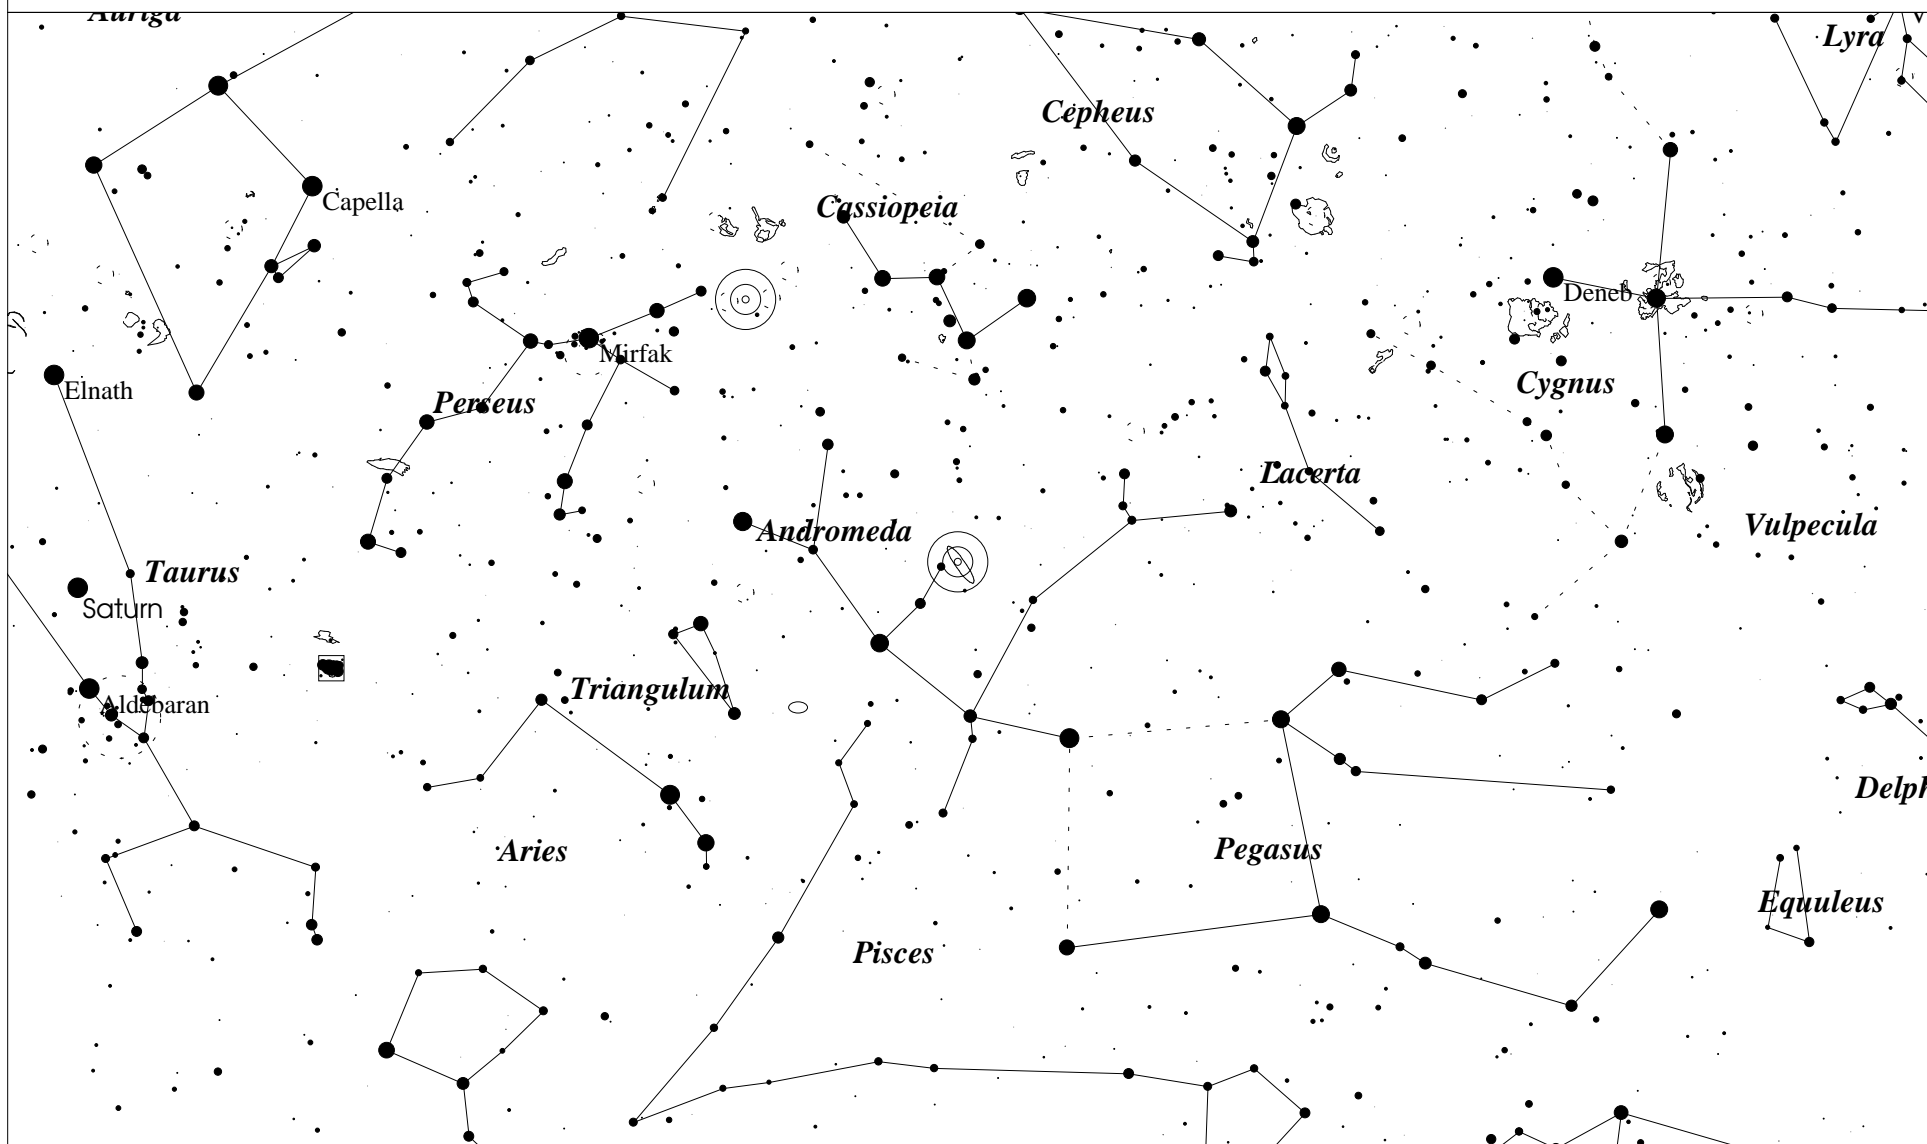

Perseus, Pegasus, and Andromeda

STARS		SYMBOLS	
● <2	● 4.5	☄ Comet	⊕ Globular Cluster
● 2.5	● 5	♁ Asteroid	⊕ Planetary Nebula
● 3	● 5.5	☉ Galaxy	⊕ Quasar
● 3.5	● >6	☉ Open Cluster	○ Other Object
● 4		☐ Bright Nebula	

The two Telrad circles mark the positions of the Andromeda Galaxy and double open cluster in Perseus.