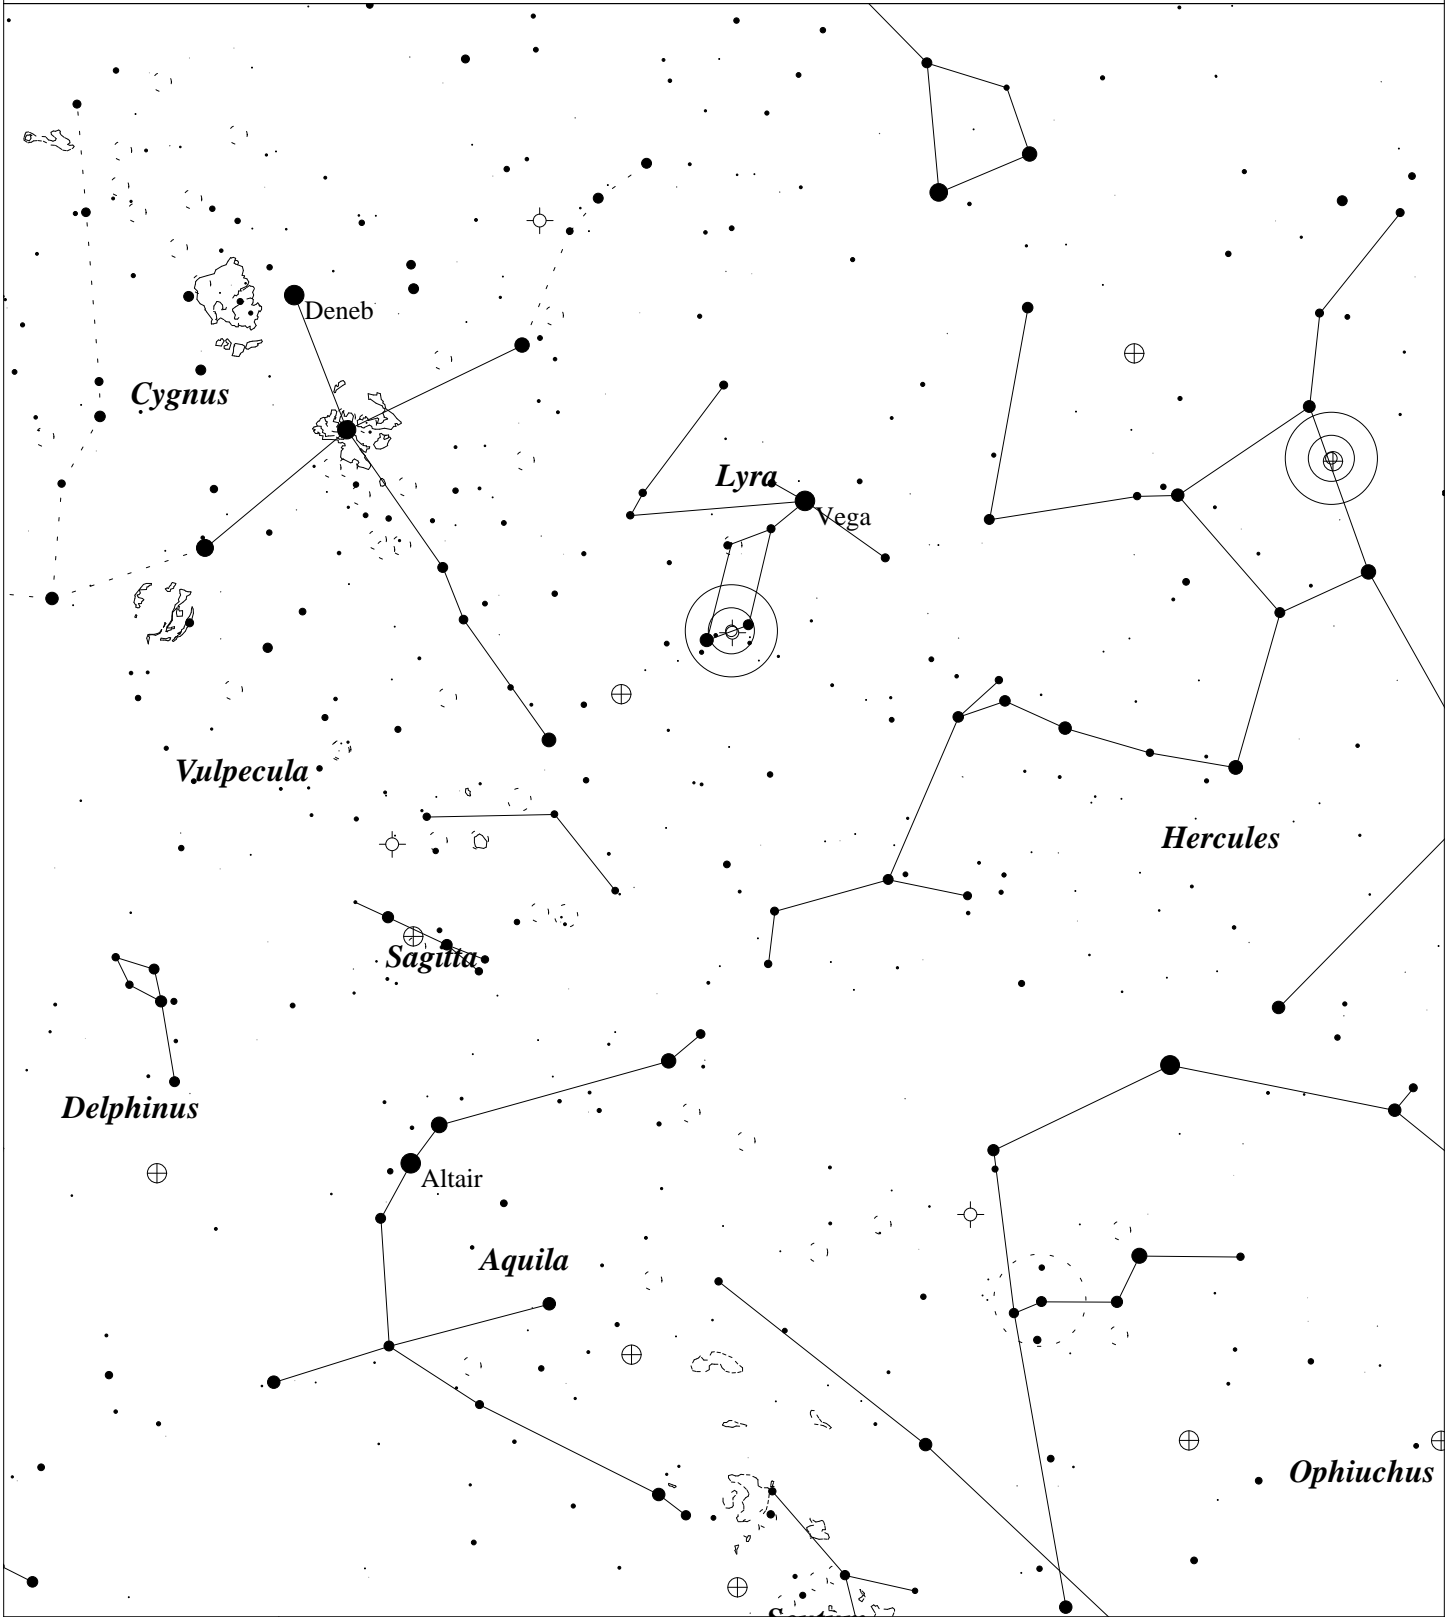

Summer Triangle

STARS

- <2 ● 4.5
- 2.5 ● 5
- 3 ● 5.5
- 3.5 ● >6
- 4

SYMBOLS

- ☄ Comet
- ♁ Asteroid
- ☉ Galaxy
- ☁ Open Cluster
- ☐ Bright Nebula
- ⊕ Globular Cluster
- ⊛ Planetary Nebula
- ⊞ Quasar
- Other Object

The Summer Triangle is an asterism made up of Vega, Altair, and Deneb.

The two Telrad circles on this map mark the Great Globular Cluster in Hercules and the Ring Nebula in Lyra.